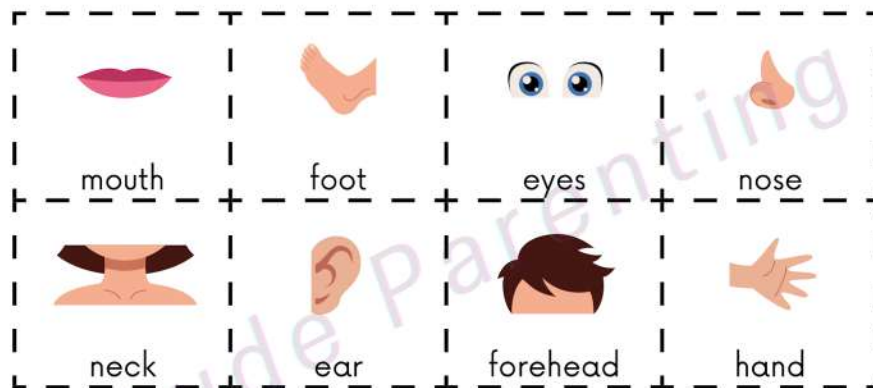

cut, paste, colour
and much more....
worksheets on

Worksheets on Christmas
vibes

Sollicitude Parenting

Santa's Beard Scissor Skills

Color Santa and cut along the lines of his beard

Sollicitude Parenting

Name _____

Date _____

BODY PARTS

Cut out the pictures of the body parts below and paste them into the correct box.

What do you use to smell?

What do you use to see?

What do you use to hear?

What do you use to eat?

Where do your eyebrows rest?

What do you use to explore the world?

What do you use to turn your head?

What do you use to kick a ball?

Solicitude Parenting

Shape Sorters

Cut the pictures, sort and paste them inside the correct box.

circle	square

MY SHAPE CUBE

- ** Draw and paint a shape on each surface.
- ** Cut the cube from its outer lines.
- ** Fold and paste from the cut lines.

**DRAW/PAINT
CUT/PASTE**

Solicitude Parenting

Tracing and cut Christmas